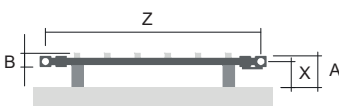

connection sets
→ 144

electric regulators
→ 154

colour ref. chart
→ 161

Flexi with hooks

Code Height (H) / Length (L) [mm]	Depth (B) [mm]	Weight [kg]	Water capacity [l]	Temperature exponent [-]	Output 75/65/20°C [W]	Power input Z heating rod, Mini ECO, Vision [W]	Power input Rio, Neo, Vivo [W]	Connection span (Z) [mm]	White colour RAL 9016	Electric
DFLH 0955 0600	39/295	8,3	3,8	1,255	412	400	400	570	✓	✓
DFLH 1135 0600	39/295	9,3	4,3	1,258	492	500	400	570	✓	✓
DFLH 1555 0600	39/295	12,0	5,8	1,264	683	700	600	570	✓	✓
DFLH 1735 0600	39/295	14,0	6,6	1,262	705	700	800	570	✓	✓

For ordering procedure see page 162 / The weight of radiators does not include water and packaging

Technical information

Material	steel profiles 30×30 mm steel pipes Ø 20 mm
Connection threads	4×G1/2"
Testing overpressure	0,65 MPa
Max. operating overpressure	0,5 MPa
Max. operating temperature	75 °C
Number of pipes	14, 17, 23, 25
The load capacity of the hinged shelf	max. 13 kg

Modification options

Surface treatment	colour
Height range [mm]	NO
Length range [mm]	NO
Electric version	YES (additional charge)
Standard connection (SK)	STANDARD
Middle connection (SM)	YES (no additional charge)
Side connection (SB)	NO
One-sided into space fixing	NO

Type height (H) / length (L) [mm]

H 0955	H 1135	H 1555	H 1735
L 0600	L 0600	L 0600	L 0600
1× shelf	1× shelf	1× shelf	2× shelf

Mounting

Type	X [mm]	A [mm]
Metal brackets	69-79	91-101

Hooks painted in body colour