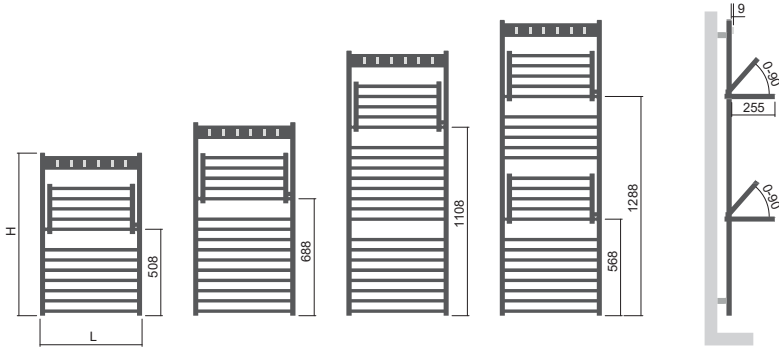

connection sets
→ 144

electric regulators
→ 154

colour ref. chart
→ 161

Flexi with hooks

Code Height (H) / Length (L) [mm]	Depth (B) [mm]	Weight [kg]	Water capacity [l]	Temperature exponent [-]	Output 75/65/20°C [W]	Power input Z heating rod, Mini ECO, Vision [W]	Power input Rio, Neo, Vivo [W]	Connection span (Z) [mm]	White colour RAL 9016	Electric
DFLH 0955 0600	39/295	8,3	3,8	1,255	412	400	400	570	✓	✓
DFLH 1135 0600	39/295	9,3	4,3	1,258	492	500	400	570	✓	✓
DFLH 1555 0600	39/295	12,0	5,8	1,264	683	700	600	570	✓	✓
DFLH 1735 0600	39/295	14,0	6,6	1,262	705	700	800	570	✓	✓

For ordering procedure see page 162 / The weight of radiators does not include water and packaging

Technical information

Material	steel profiles 30×30 mm steel pipes Ø 20 mm
Connection threads	4×G1/2"
Testing overpressure	0,65 MPa
Max. operating overpressure	0,5 MPa
Max. operating temperature	75 °C
Number of pipes	14, 17, 23, 25
The load capacity of the hinged shelf	max. 13 kg

Modification options

Surface treatment	colour
Height range [mm]	NO
Length range [mm]	NO
Electric version	YES (additional charge)
Standard connection (SK)	STANDARD
Middle connection (SM)	YES (no additional charge)
Side connection (SB)	NO
One-sided into space fixing	NO

Type height (H) / length (L) [mm]

H 0955	H 1135	H 1555	H 1735
L 0600	L 0600	L 0600	L 0600
1× shelf	1× shelf	1× shelf	2× shelf

Mounting

Type	X [mm]	A [mm]
Metal brackets	69-79	91-101

Hooks painted in body colour